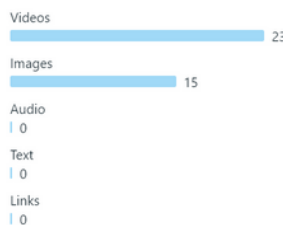

Median post likes, comments and shares per media type ⓘ
For posts created in the last 90 days