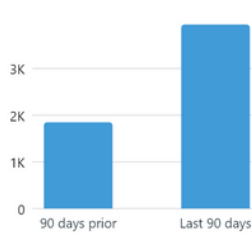

Facebook Page new likes ⓘ

69

New Instagram followers ⓘ

203

Visits

Facebook visits ⓘ

2,064

Instagram profile visits ⓘ

776

SOCIAL MEDIA DATA

80 days prior to Biography Social Media & 80 Days After

Facebook posts

Facebook stories

Instagram posts

Instagram stories

Reach

Post reach ⓘ

3.9K ↑ 113.4%

Total from last 90 days vs 90 days prior

Median post reach per media type ⓘ
For posts created in the last 90 days

Median post reach per content format ⓘ
For posts created in the last 90 days