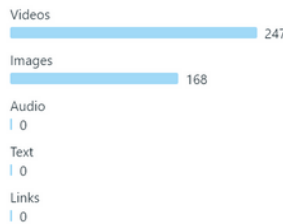

Engagement

Post reactions, comments and shares ⓘ

638 ↑ 244.9%

Total from last 90 days vs 90 days prior

Median post reactions, comments and shares per media type ⓘ
For posts created in the last 90 days

Median post reactions, comments and shares per content format ⓘ
For posts created in the last 90 days

Facebook posts

Facebook stories

Instagram posts

Instagram stories

Reach

Post reach ⓘ

1.5K ↑ 38.7%

Total from last 90 days vs 90 days prior

Median post reach per media type ⓘ
For posts created in the last 90 days

Median post reach per content format ⓘ
For posts created in the last 90 days

Engagement

Post likes, comments and shares ⓘ

876 ↑ 285.9%