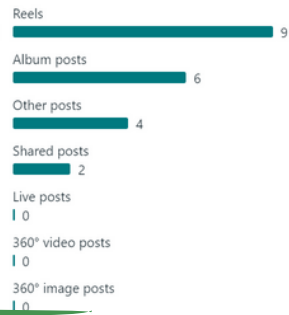

Engagement

Post reactions, comments and shares ⓘ

638 ↑ 244.9%

Total from last 90 days vs 90 days prior

Median post reactions, comments and shares per media type ⓘ
For posts created in the last 90 days

Median post reactions, comments and shares per content format ⓘ
For posts created in the last 90 days