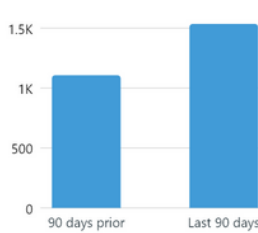

Engagement

Post reactions, comments and shares ⓘ

638 ↑ 244.9%

Total from last 90 days vs 90 days prior

Median post reactions, comments and shares per media type ⓘ
For posts created in the last 90 days

Median post reactions, comments and shares per content format ⓘ
For posts created in the last 90 days

Facebook posts

Facebook stories

Instagram posts

Instagram stories

Reach

Post reach ⓘ

1.5K ↑ 38.7%

Total from last 90 days vs 90 days prior

Median post reach per media type ⓘ
For posts created in the last 90 days

Median post reach per content format ⓘ
For posts created in the last 90 days

Engagement

Post likes, comments and shares ⓘ

876 ↑ 285.9%