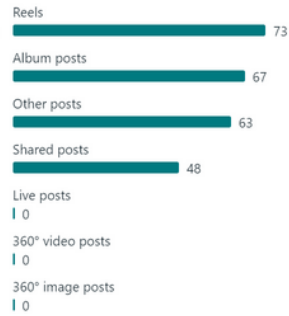

Facebook Page new likes ⓘ

69

New Instagram followers ⓘ

203

Visits

Facebook visits ⓘ

2,064

Instagram profile visits ⓘ

776

SOCIAL MEDIA DATA

80 days prior to Biography Social Media & 80 Days After

Facebook posts

Facebook stories

Instagram posts

Instagram stories

Reach

Post reach ⓘ

3.9K ↑ 113.4%

Total from last 90 days vs 90 days prior

Median post reach per media type ⓘ
For posts created in the last 90 days

Median post reach per content format ⓘ
For posts created in the last 90 days

Engagement

Post reactions, comments and shares ⓘ

638 ↑ 244.9%

Total from last 90 days vs 90 days prior

Median post reactions, comments and shares per media type ⓘ
For posts created in the last 90 days

Median post reactions, comments and shares per content format ⓘ
For posts created in the last 90 days