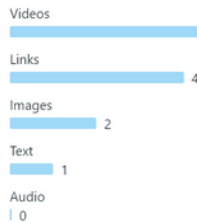

Engagement

Post reactions, comments and shares ⓘ

638 ↑ 244.9%

Total from last 90 days vs 90 days prior

Median post reactions, comments and shares per media type ⓘ
For posts created in the last 90 days

Median post reactions, comments and shares per content format ⓘ
For posts created in the last 90 days