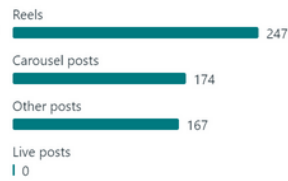

Engagement

Post reactions, comments and shares ⓘ

638 ↑ 244.9%

Total from last 90 days vs 90 days prior

Median post reactions, comments and shares per media type ⓘ
For posts created in the last 90 days

Median post reactions, comments and shares per content format ⓘ
For posts created in the last 90 days

Facebook posts

Facebook stories

Instagram posts

Instagram stories

Reach

Post reach ⓘ

1.5K ↑ 38.7%

Total from last 90 days vs 90 days prior

Median post reach per media type ⓘ
For posts created in the last 90 days

Median post reach per content format ⓘ
For posts created in the last 90 days

Engagement

Post likes, comments and shares ⓘ

876 ↑ 285.9%