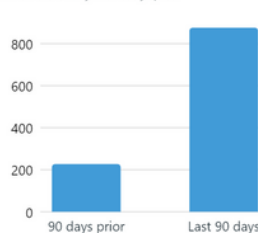

Median post reach per media type ⓘ
For posts created in the last 90 days

Median post reach per content format ⓘ
For posts created in the last 90 days

Engagement

Post likes, comments and shares ⓘ

876 ↑ 285.9%

Total from last 90 days vs 90 days prior

Median post likes, comments and shares per media type ⓘ
For posts created in the last 90 days

Median post likes, comments and shares per content format ⓘ
For posts created in the last 90 days