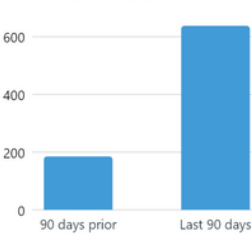

776

SOCIAL MEDIA DATA

80 days prior to Biography Social Media & 80 Days After

Facebook posts

Facebook stories

Instagram posts

Instagram stories

Reach

Post reach ⓘ

3.9K ↑ 113.4%

Total from last 90 days vs 90 days prior

Median post reach per media type ⓘ
For posts created in the last 90 days

Median post reach per content format ⓘ
For posts created in the last 90 days

Engagement

Post reactions, comments and shares ⓘ

638 ↑ 244.9%

Total from last 90 days vs 90 days prior

Median post reactions, comments and shares per media type ⓘ
For posts created in the last 90 days

Median post reactions, comments and shares per content format ⓘ
For posts created in the last 90 days