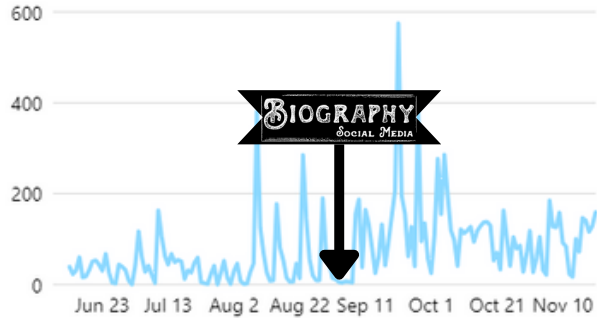

SOCIAL MEDIA DATA

80 days prior to Biography Social Media & 80 Days After

Reach

Facebook reach ⓘ

9,144

Instagram reach ⓘ

1,789

New likes and follows

Facebook Page new likes ⓘ

69

New Instagram followers ⓘ

203

Visits

Facebook visits ⓘ

2,064

Instagram profile visits ⓘ

776

SOCIAL MEDIA DATA

80 days prior to Biography Social Media & 80 Days After

Facebook posts

Facebook stories

Instagram posts

Instagram stories

Reach