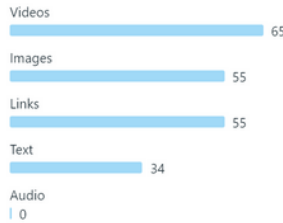

Facebook Page new likes ⓘ

69

New Instagram followers ⓘ

203

Visits

Facebook visits ⓘ

2,064

Instagram profile visits ⓘ

776

SOCIAL MEDIA DATA

80 days prior to Biography Social Media & 80 Days After

Facebook posts

Facebook stories

Instagram posts

Instagram stories

Reach

Post reach ⓘ

3.9K ↑ 113.4%

Total from last 90 days vs 90 days prior

Median post reach per media type ⓘ
For posts created in the last 90 days

Median post reach per content format ⓘ
For posts created in the last 90 days