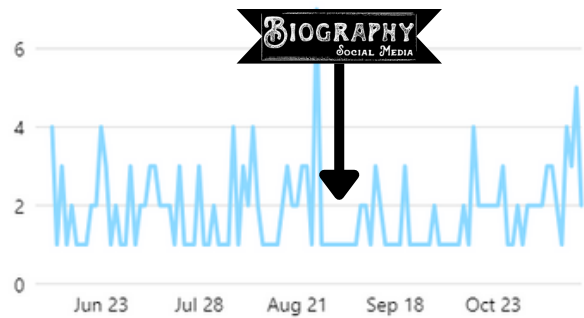

SOCIAL MEDIA DATA

80 days prior to Biography Social Media & 80 Days After

Reach

Facebook reach ⓘ

9,144

Instagram reach ⓘ

1,789

New likes and follows

Facebook Page new likes ⓘ

69

New Instagram followers ⓘ

203

Visits

Facebook visits ⓘ

2,064

Instagram profile visits ⓘ