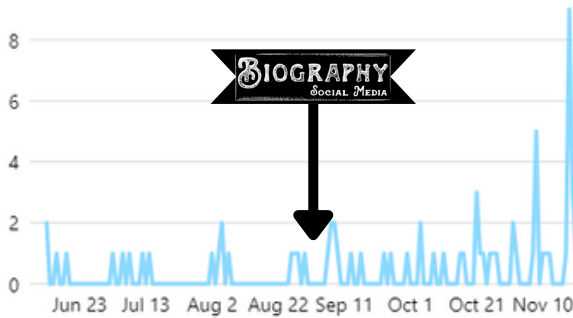

SOCIAL MEDIA DATA

80 days prior to Biography Social Media & 80 Days After

Reach

Facebook reach ⓘ

9,144

Instagram reach ⓘ

1,789

New likes and follows

Facebook Page new likes ⓘ

69

New Instagram followers ⓘ

203

Visits

Facebook visits ⓘ

2,064

Instagram profile visits ⓘ

776

SOCIAL MEDIA DATA

80 days prior to Biography Social Media & 80 Days After

Facebook posts

Facebook stories

Instagram posts

Instagram stories

Reach