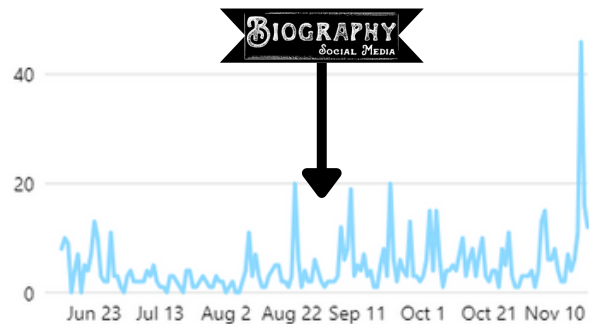

SOCIAL MEDIA DATA

80 days prior to Biography Social Media & 80 Days After

Reach

Facebook reach ⓘ

9,144

Instagram reach ⓘ

1,789

New likes and follows

Facebook Page new likes ⓘ

69

New Instagram followers ⓘ

203

Visits

Facebook visits ⓘ

2,064

Instagram profile visits ⓘ

776

SOCIAL MEDIA DATA

80 days prior to Biography Social Media & 80 Days After

Facebook posts

Facebook stories

Instagram posts

Instagram stories

Reach